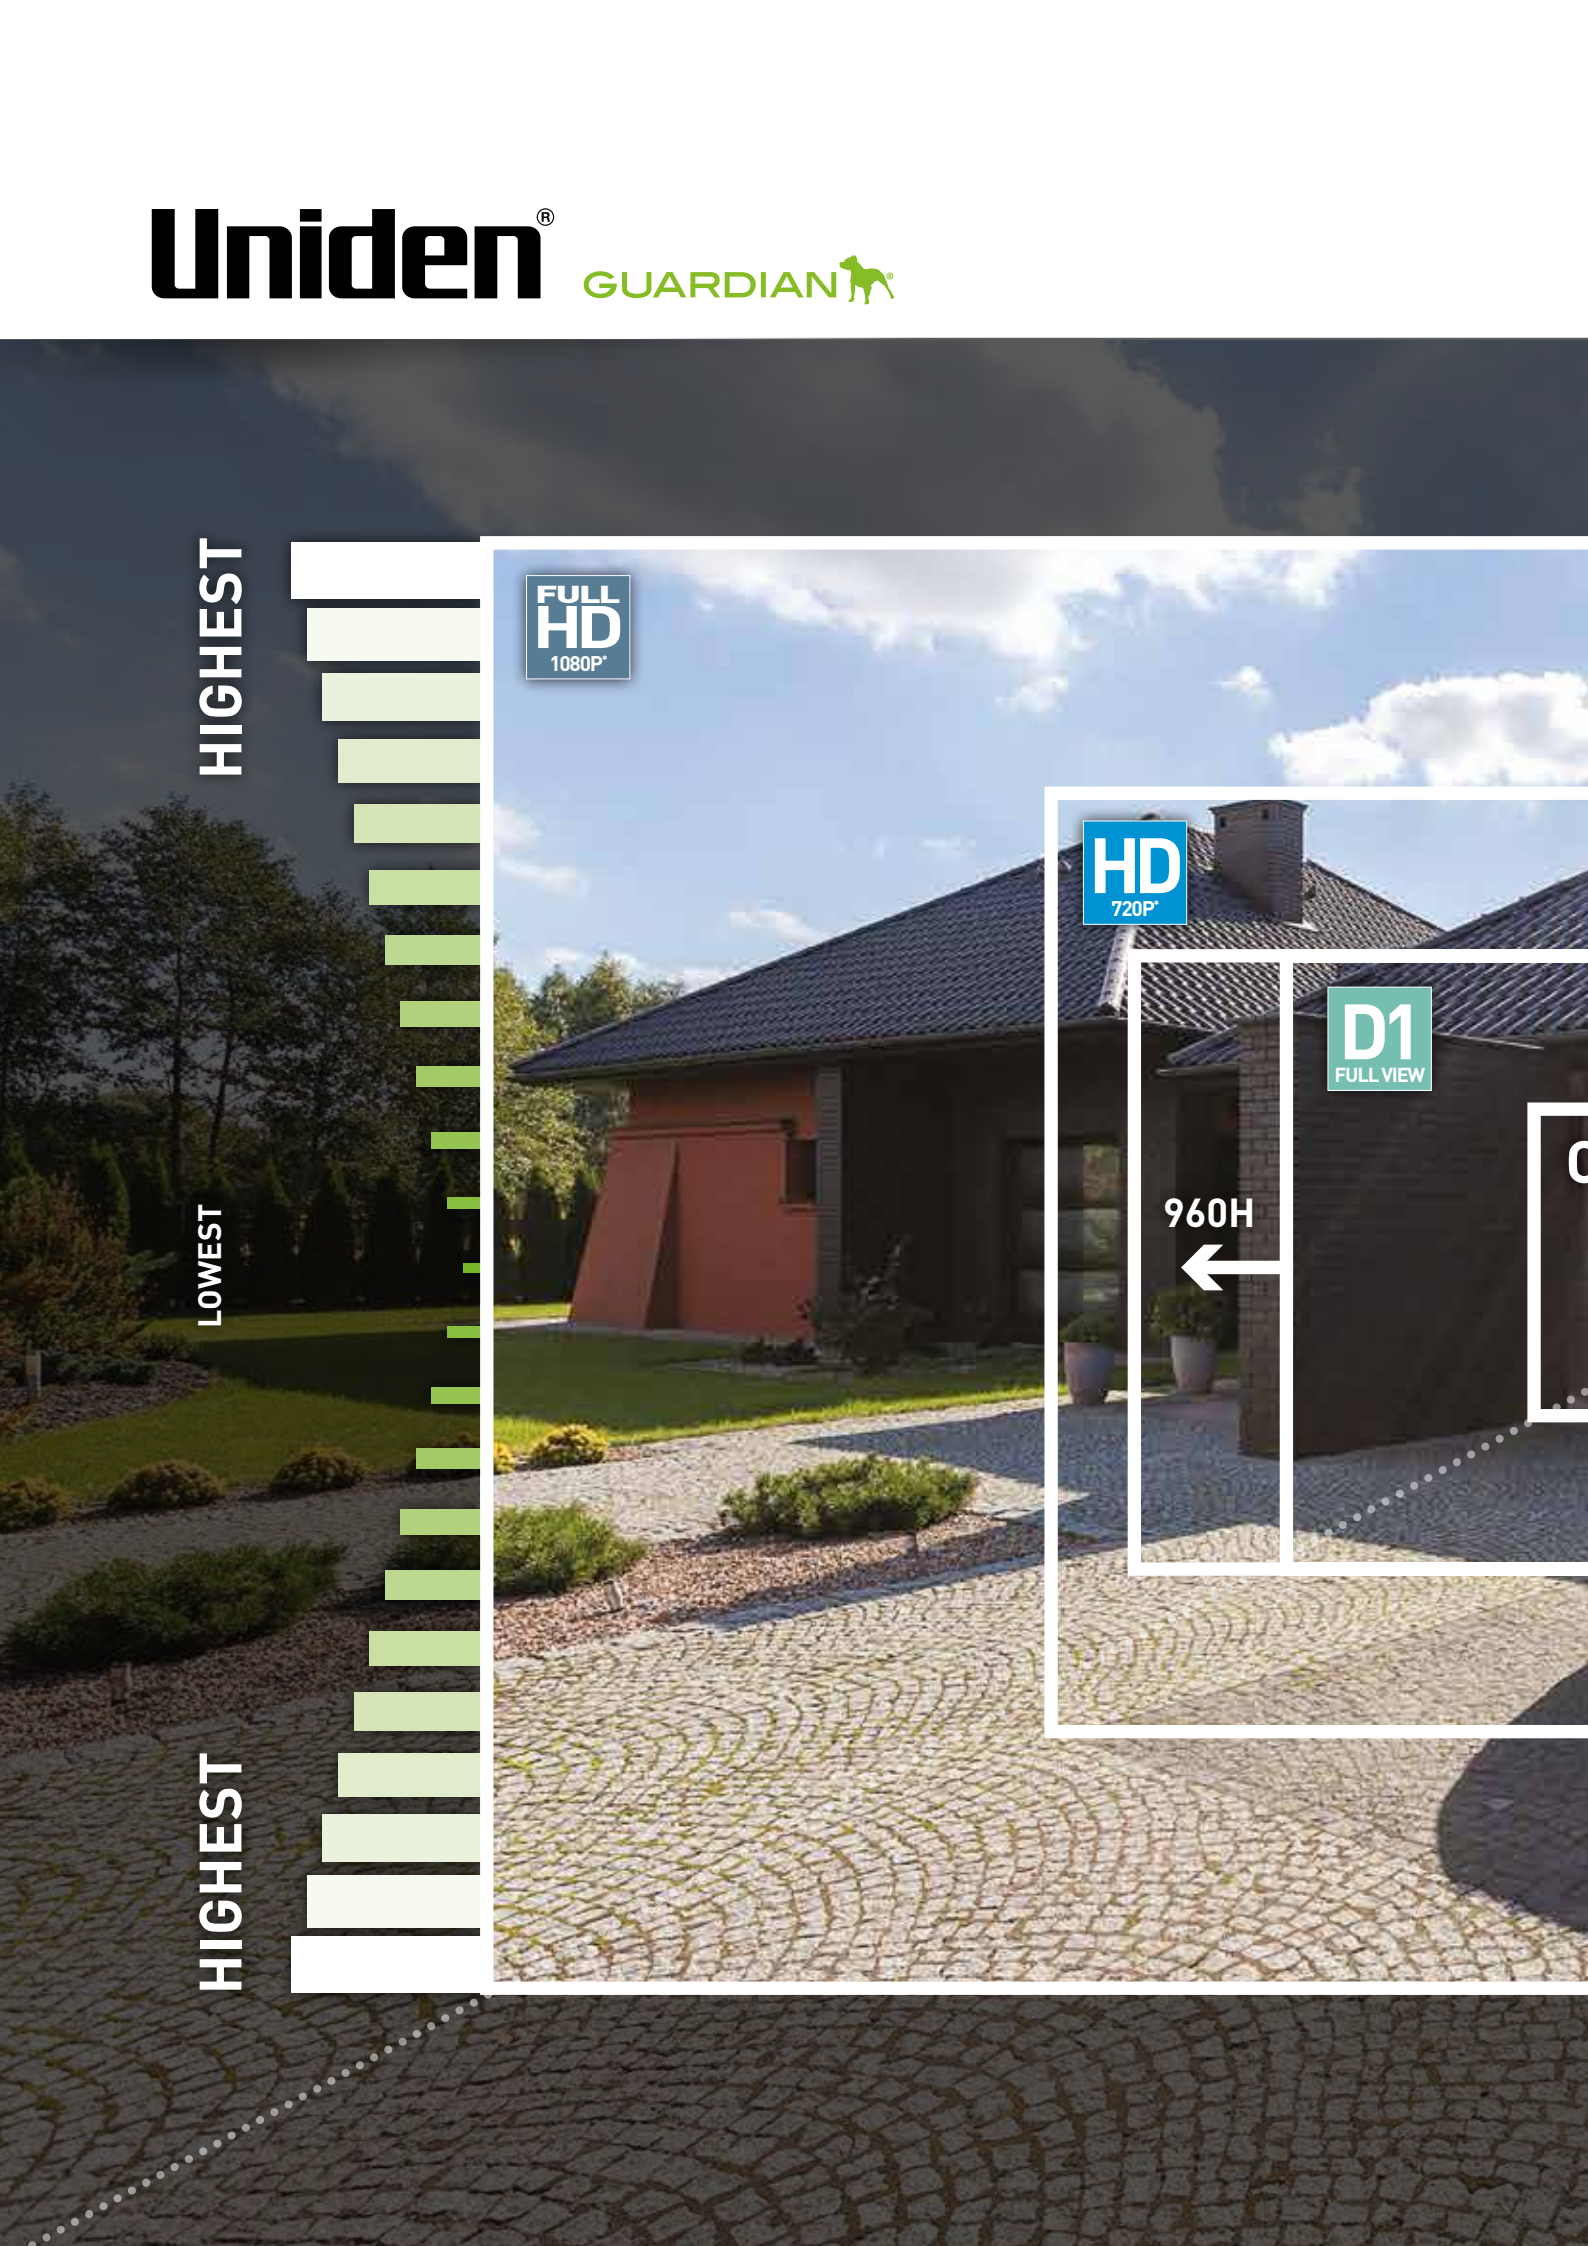

HIGHEST

LOWEST

HIGHEST

FULL HD
1080P

HD
720P

D1
FULL VIEW

960H