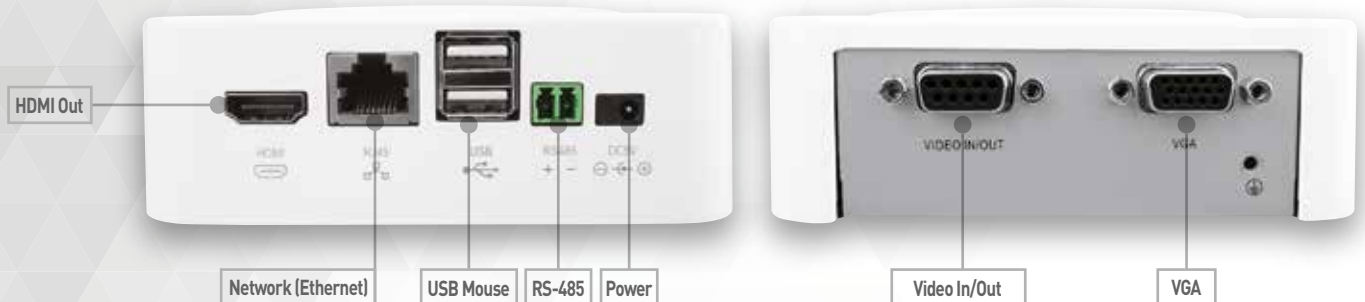

Uniden®

GUARDIAN 

DIY INSTALLATION SECURITY SYSTEMS

DIGITAL VIDEO RECORDERS WITH
INDOOR & OUTDOOR CAMERAS

THE PENTAGON LEVEL Guardian security

A Level 5 System offers you exceptional resolution for your home or business in Full High Definition* (1080P) on a super fast ethernet connection for your home or business that can be viewed on a smartphone or tablet remotely or through your television.

DIY INSTALLATION

D1 TECHNOLOGY - CLEAR FULL VIEW RES

VIEW ON TV

NIGHT VISION : UP TO 20 METRES

24/7 SURVEILLANCE

USB BACKUP

PUSH NOTIFICATIONS & EMAIL ALERTS

RECORD & WATCH FOOTAGE
VIA SMARTPHONE OR TABLET

INPUT PANELS

GDVR 8242

GDVR 4240

GDVR 4222

GDVR 4220

INCLUDED IN THE BOX

Each model is made up of various quantities of the following products:

Ethernet Cable