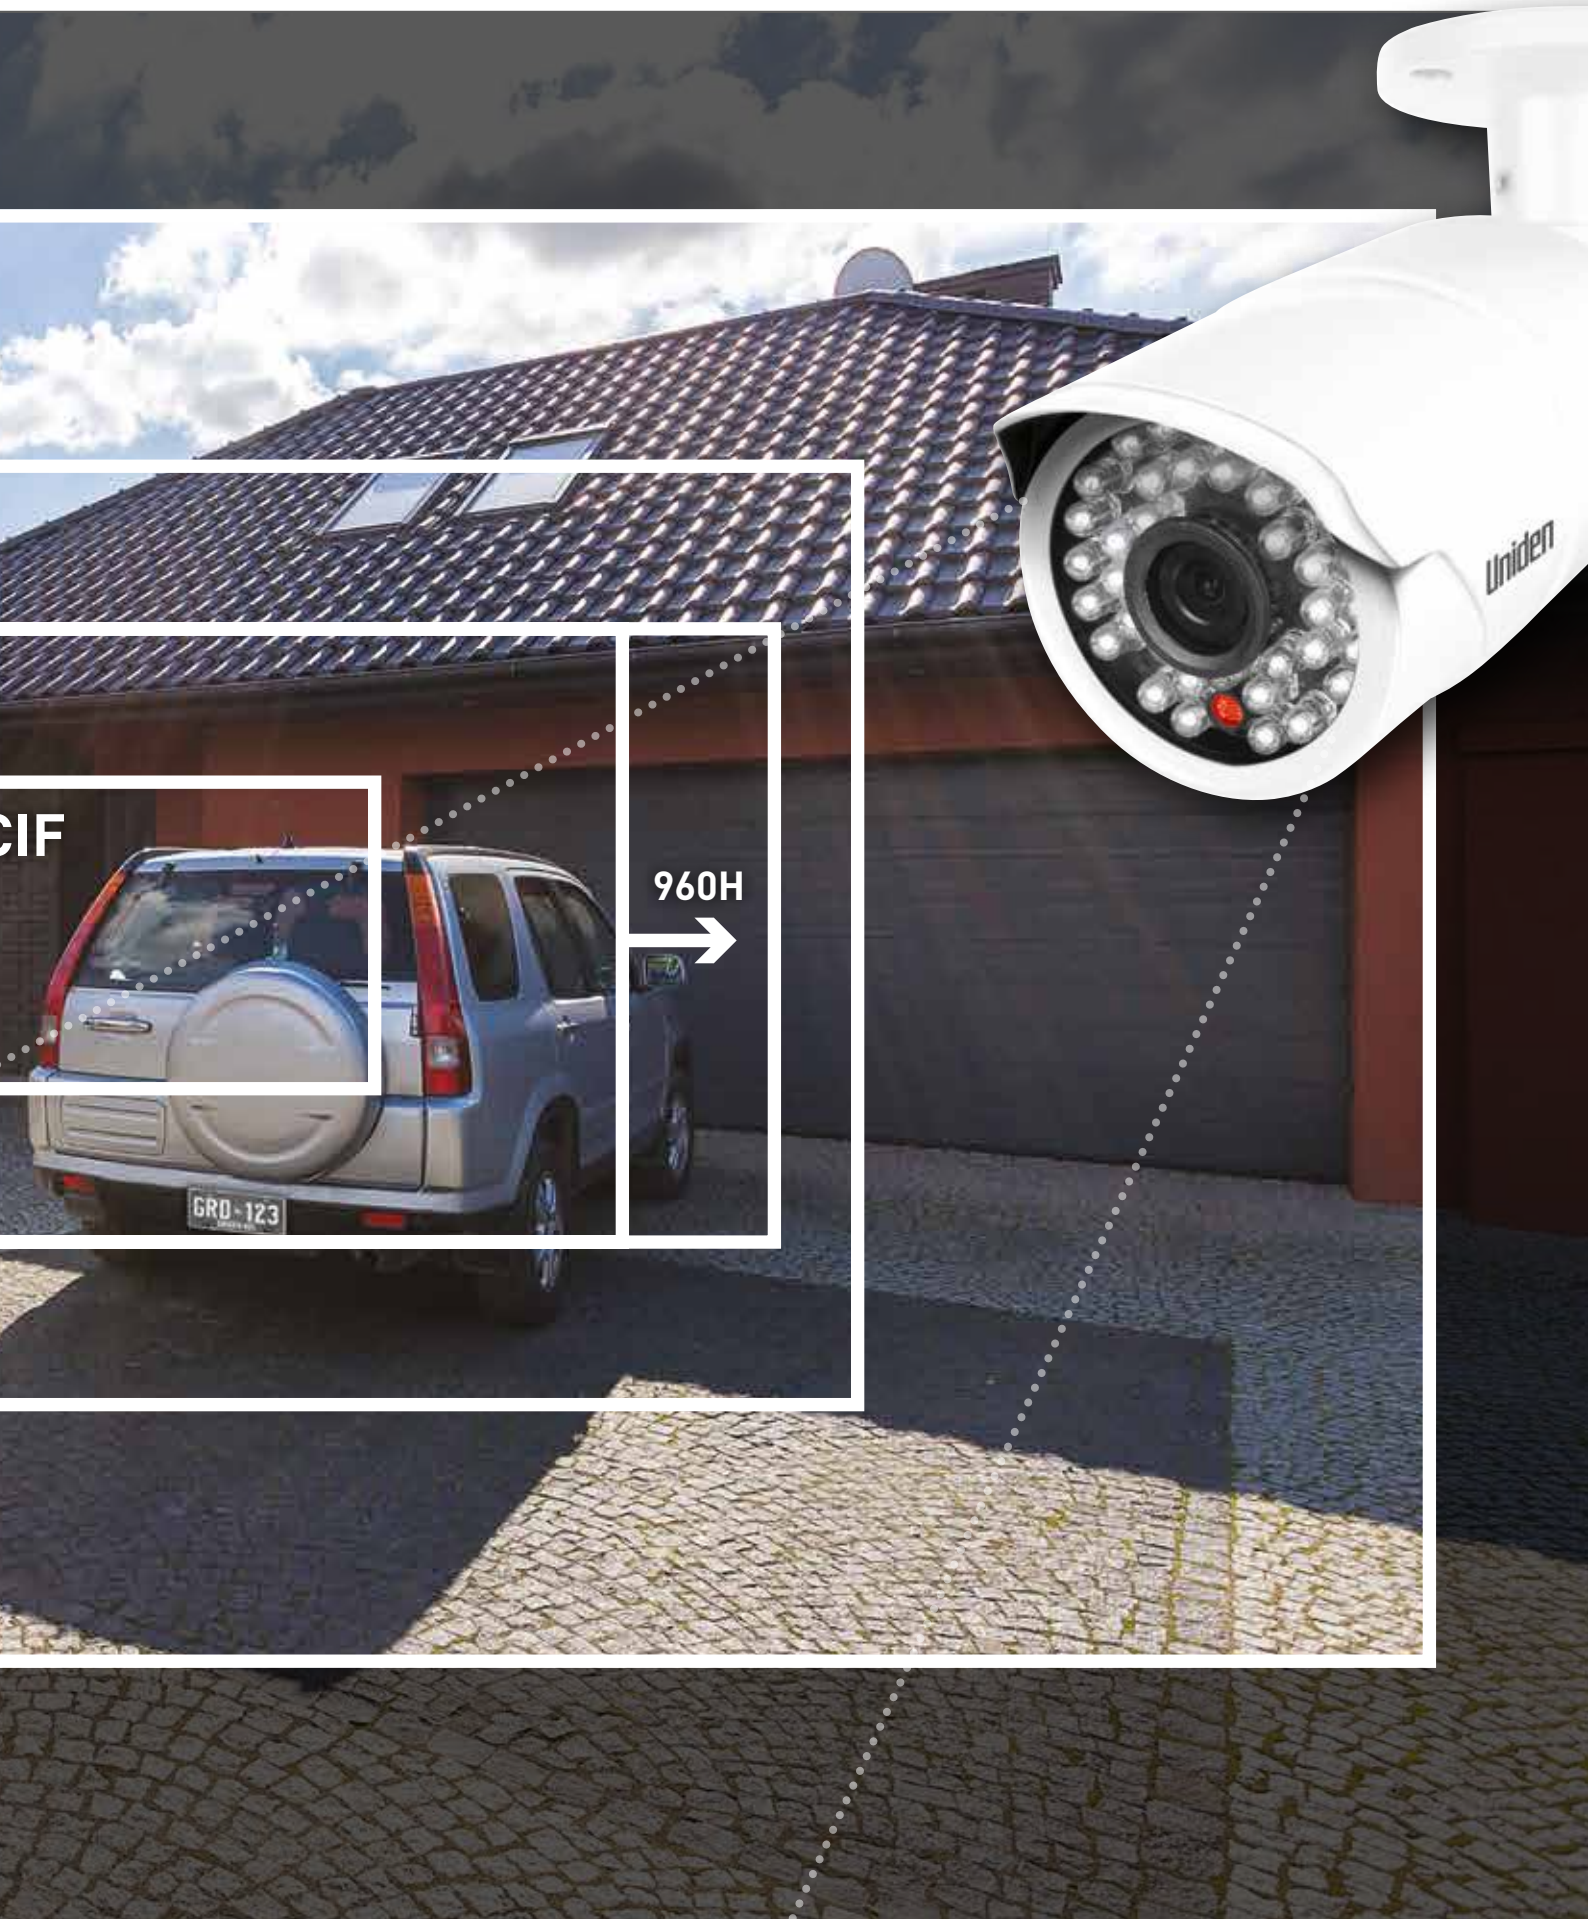

SYSTEM RESOLUTIONS

CIF

960H