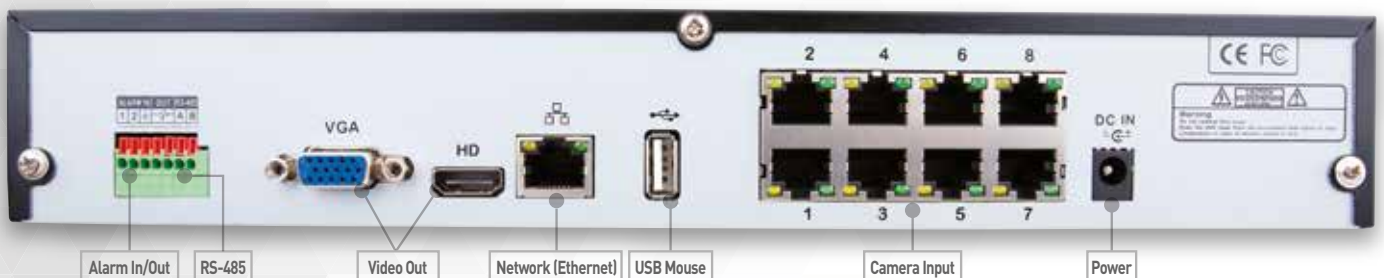

CHANNELS

DIY INSTALLATION

VIEW ON FULL HD TV

NIGHT VISION : UP TO 30 METRES

24/7 SURVEILLANCE

USB BACKUP

PUSH NOTIFICATIONS & EMAIL ALERTS

RECORD & WATCH FOOTAGE
VIA SMARTPHONE OR TABLET

INPUT PANELS

GNRV 8580

GNRV 8540

INCLUDED IN THE BOX

Each model is made up of various quantities of the following products:

HDMI Cable

18m Video Power Cable

Ethernet Cable