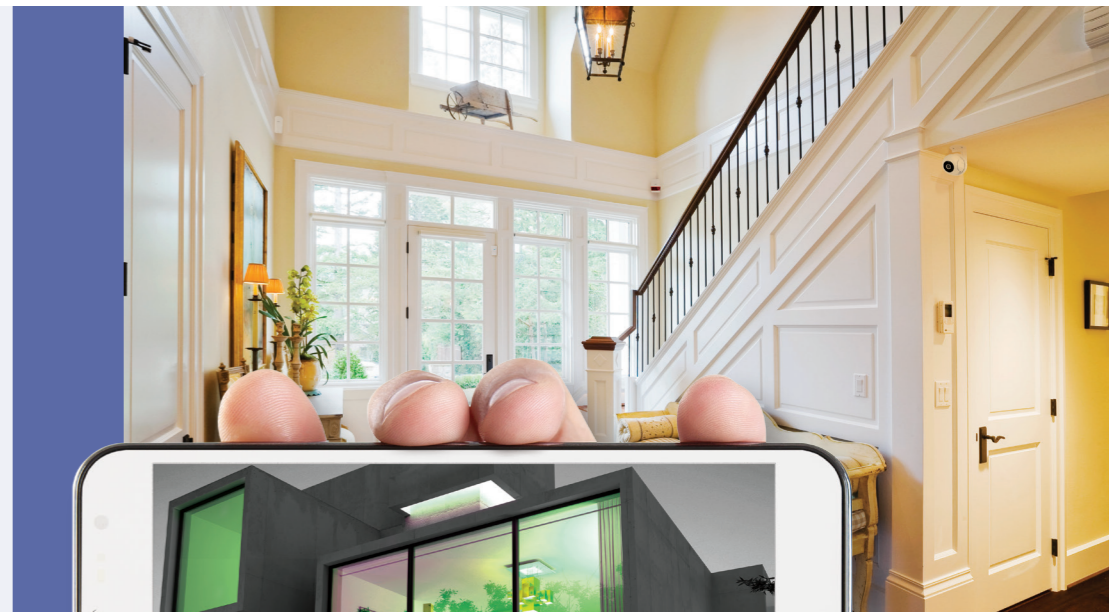

- 1 x Gateway Hub
- 3 x Door/Window Magnetic Sensor
- 2 x Remote Control
- 1 x APP CAM 24^ HD Indoor Camera

SMART HOME CONTROL MONITORING SYSTEMS

MONITOR AND SECURE YOUR HOME, DOORS, WINDOWS & BE ALERTED VIA YOUR SMARTPHONE

Scare off burglars with the internal loud Siren.

Be alerted when a window or door is opened.

TAKING CONTROL

Monitoring & Securing your home has never been so easy: Magnetic door and window sensors plus infrared movement sensors to cover areas not covered by the cameras, as well as a visual siren to frighten potential intruders.