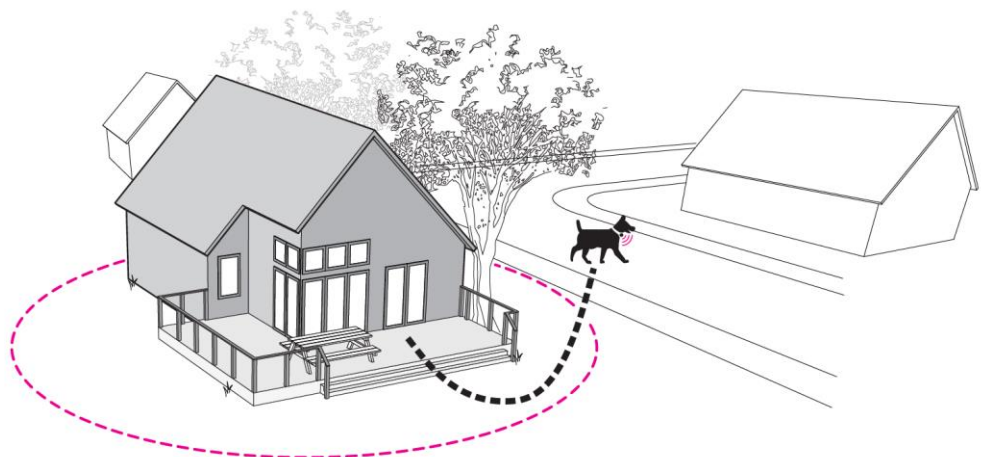

Content Giftbox

- Scout 2500 unit
- 2 bumpers (black & orange)