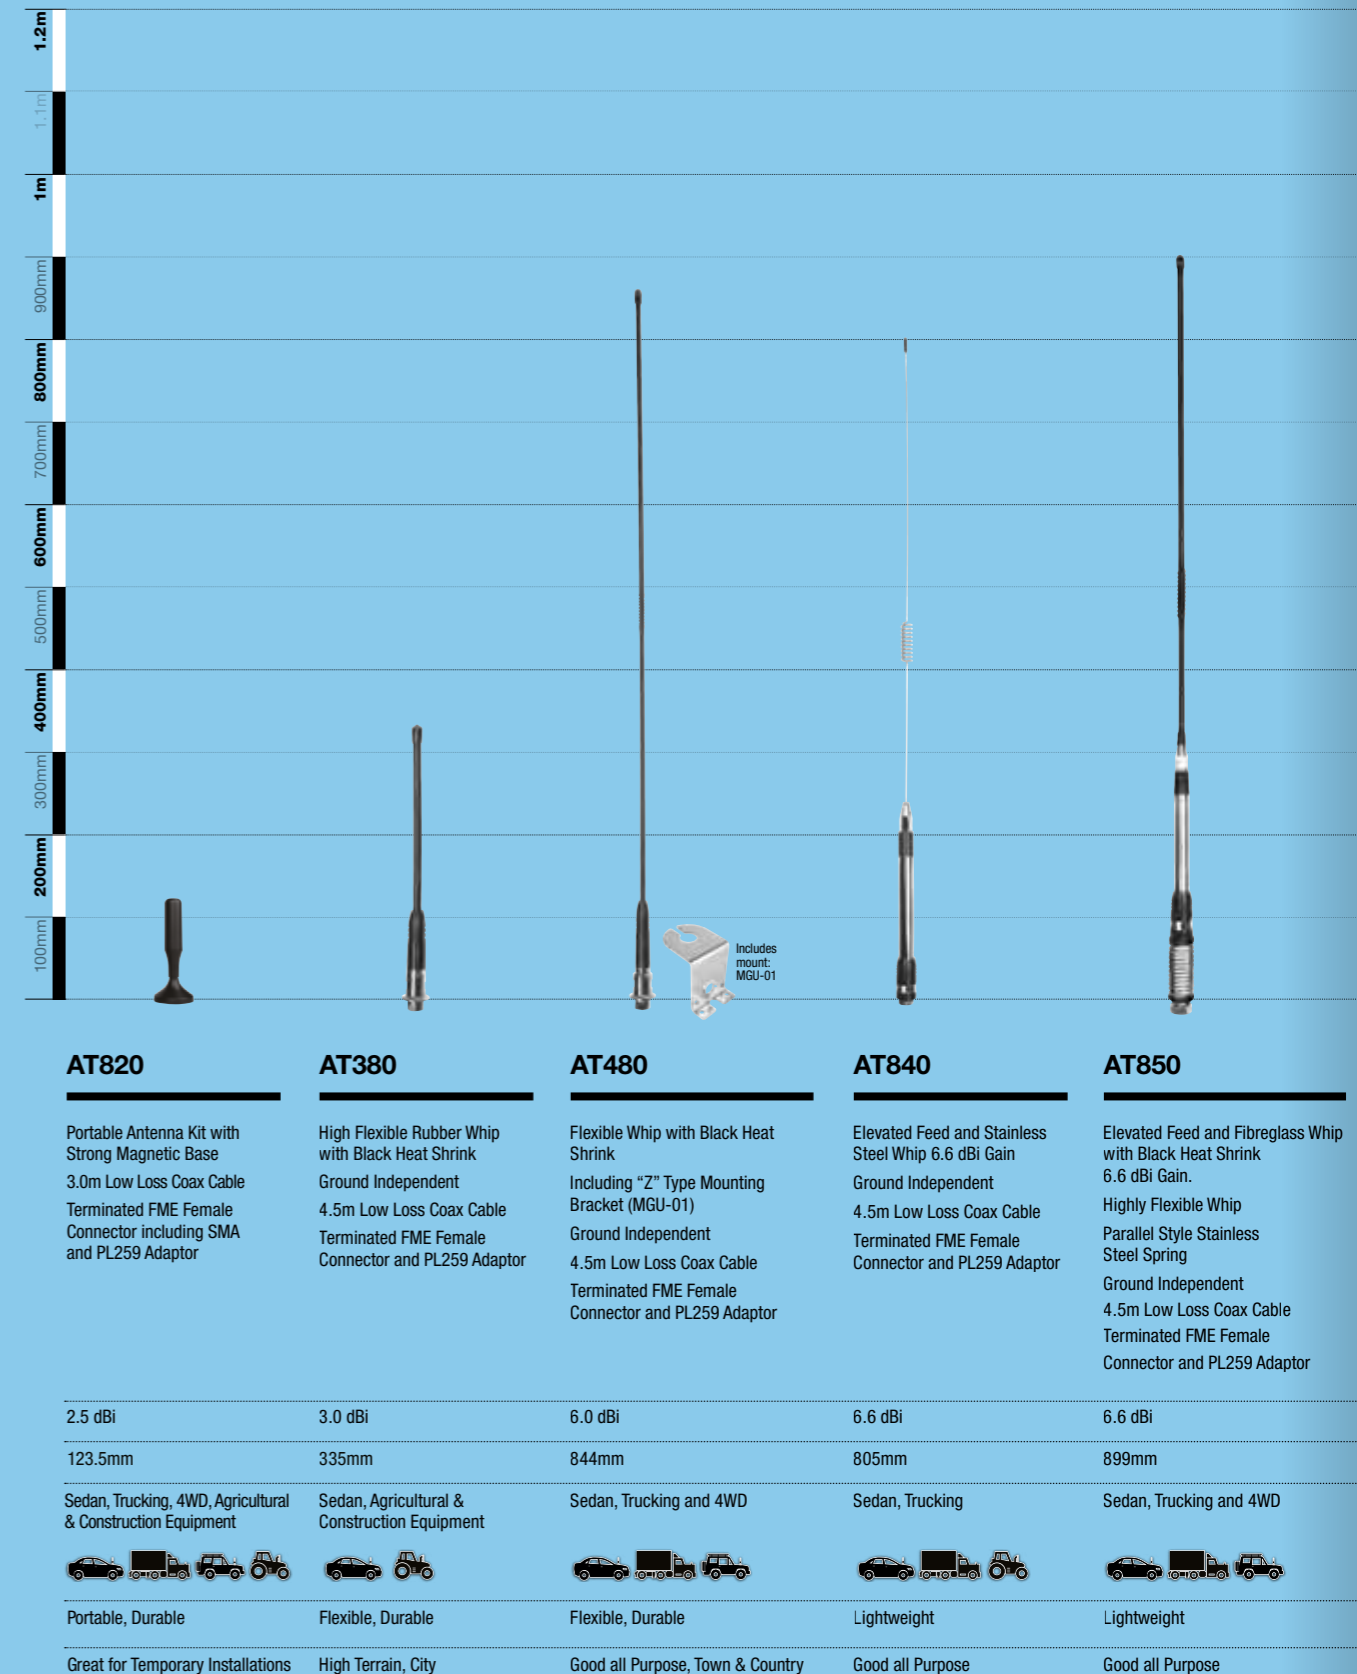

Uniden®

antenna range

Uniden Range of antennas suit UHF CB Radios for Australia's and New Zealand Rugged Conditions. They are engineered and tested to withstand most harsh conditions and suited for a variety of vehicle.