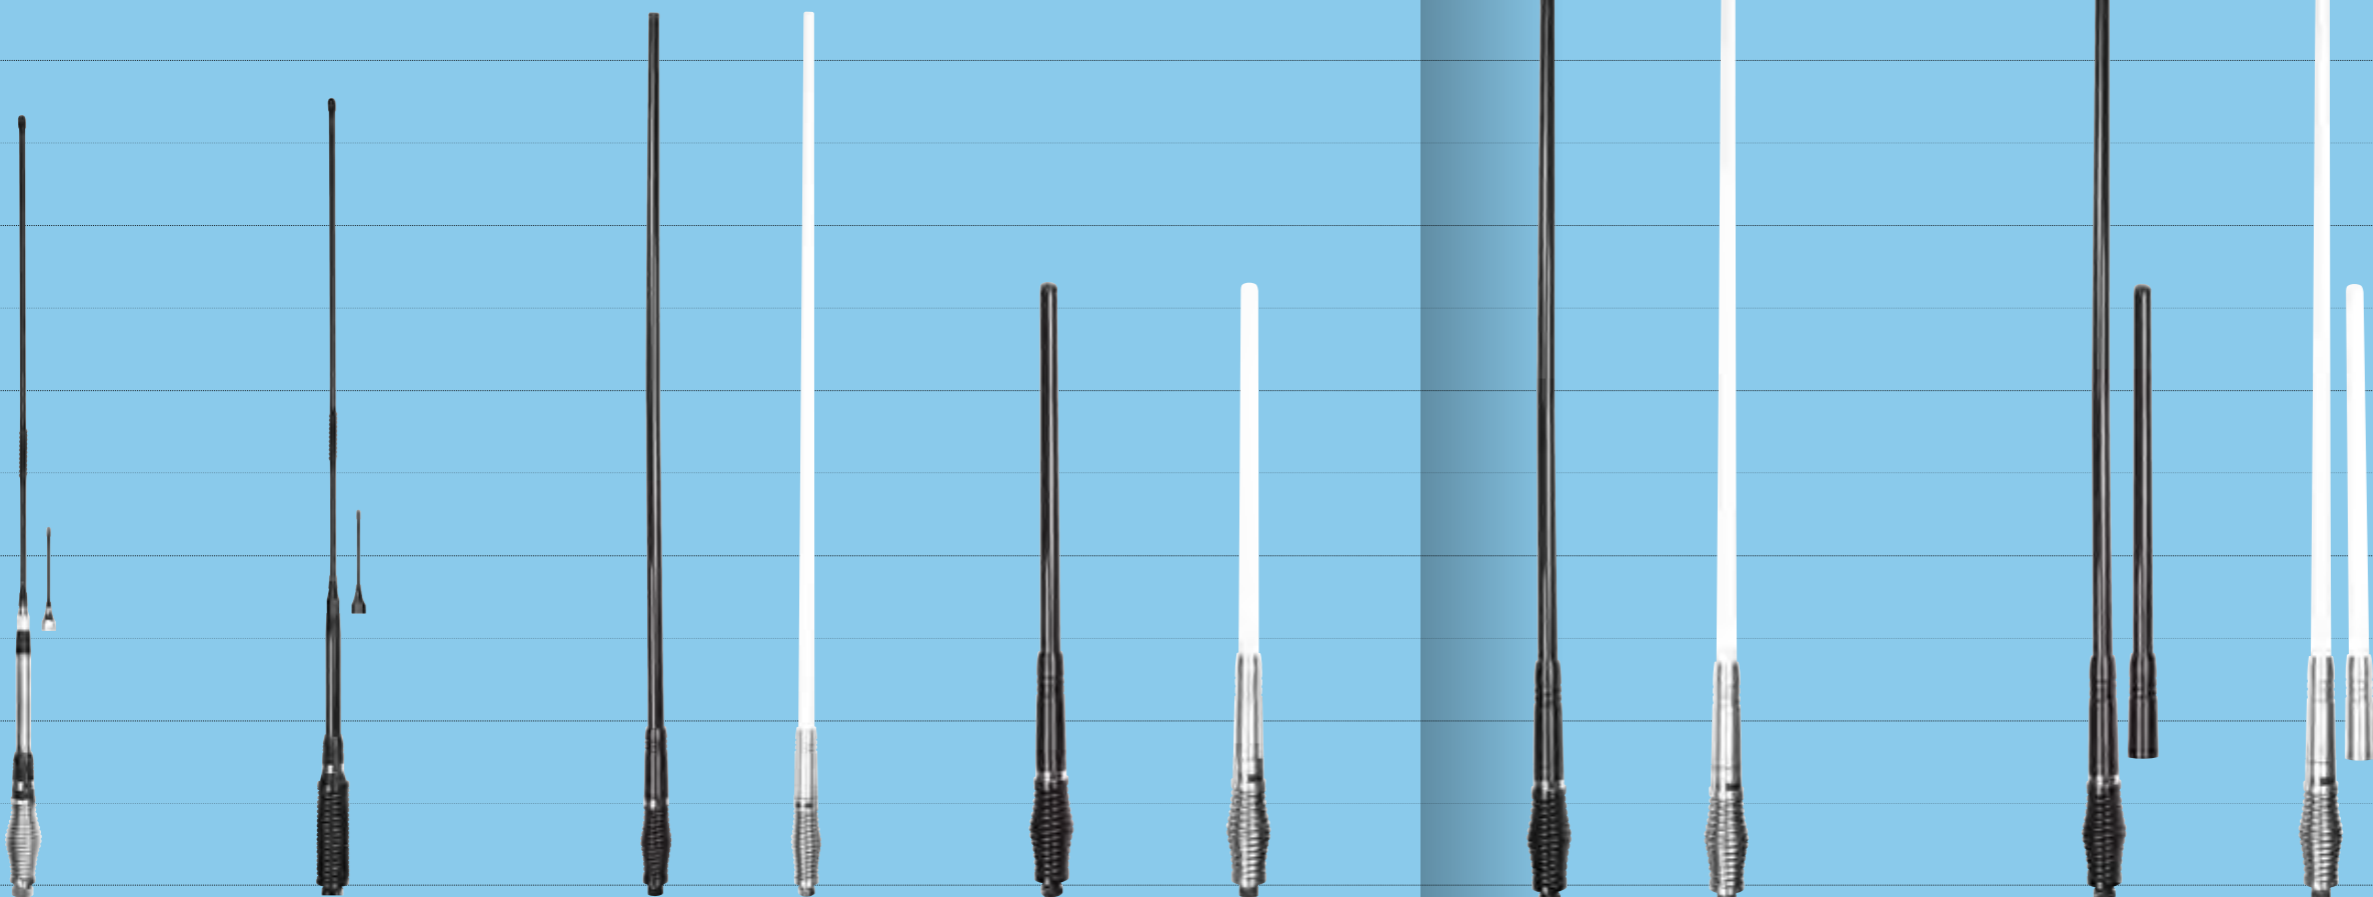

AT880 Twin

Elevated Feed and Fibreglass Whip with Black Heat Shrink 6.6 dBi Gain. Includes 14cm 3.0 dBi Highly Flexible Whip Heavy Duty Barrel Style Stainless Steel Spring Ground Independent 4.5m Low Loss Coax Cable Terminated FME Female Connector and PL259 Adaptor