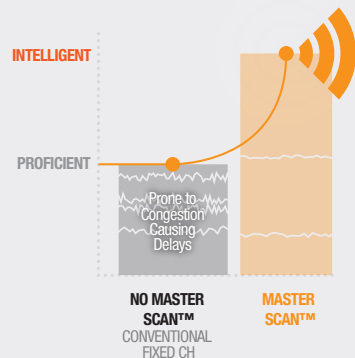

Dynamic Switching:

Continual communication without interruption is possible by dynamically switching to unused channels. This network scan function scans for other radios that share the same CTCSS or DCS tone. When the radio detects a signal with no code, or the wrong code, it switches to an unused channel when transmitting. By scanning only group channels, radios in the network will be able to detect and receive group transmissions – continual communication without interruption.

Pre-batched Group Channels:

Avoid complicated settings by preloading group channels.

Lightning Encode:

An advanced rectifier circuit enables the radio to decode CTCSS/DCS quickly.

Minimal Disruptions for Continuous Communication