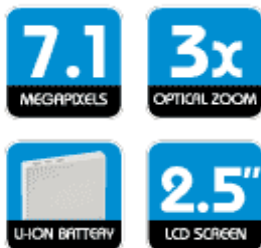

UDC-7M Blue

7.1 Megapixel Compact Digital Camera

PRINT this page

EMAIL a friend

Range Brochure PDF

Operating Manual PDF

Introducing Uniden's new range of Digital Compact Cameras.

Combining 7.1 effective megapixels of impressive digital quality with the very latest in sophisticated styling, the UDC-7M is exceptional in both design and performance.

You will never have to miss capturing those precious moments again, as you can now take up to 300 quality photos with the convenience of the UDC-7M super long battery life.

Enjoy picture perfect images with the outstanding capabilities of the Automatic Image Stabiliser – combining the latest in anti-blur technology with 3x optical zoom lens to bring you sharper, clearer results. Taking and reviewing your photos and movie clips couldn't be any easier with the UDC-7M, which also features a huge 2.5-inch LCD monitor and a selection of 15 Automated Shooting Modes.

Available in a stylish blue finish, the UDC-7M brings together the best of both elegant styling and outstanding features to bring you the ideal in digital cameras.

TOP

Key Features

7.1M High Density Digital Images

7.1 mega pixel CCD for High Quality images and suitable for printing 16" X 20" pictures.

Super Long Battery Life

The UDC-7M allows you to take 300 Quality photos using a long lasting lithium Ion battery (CIPA Standard).

Automatic Image Stabiliser

Anti-blur technology (High Sensitivity Mode ISO 800 to achieve optimum image quality). Maximum sensitivity equivalent to ISO 3200 in lamp mode.

High Quality 3 X Optical Zoom

38-114mm (35mm equivalent) lens for incredibly sharp, clear images plus a 4 X digital zoom for a total zoom of 12 times

Large 2.5" TFT LCD Monitor

Large viewing area makes taking shots and reviewing images easy

Records High Quality Video

Can capture VGA (640 X 480) video at 30 frames per second as a QuickTime Motion JPEG (mov).

PictBridge™ Compatible

Use the included USB cable to connect to any PictBridge™ enabled printer. Images can be printed directly from the camera.

15 Automated Shooting Modes

Set the camera to take photos in your choice of 15 different modes so you can get the best results. Supported Modes include: auto, sports, portrait, landscape, night portrait, fireworks, lamp, flowers, still photo image with audio, blur-reduction, snow & beach, face chaser, monochrome, sepia and vivid.

11 Language Support

English, Japanese, French, Spanish, German, Italian, Chinese (Simplified), Chinese (Normal), Korean, Russian, Dutch

USB 2.0 Supported

Built-In Flash with Red Eye Reduction