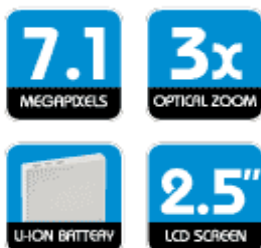

Angle View
Front View
Back View

UDC-7M Red

7.1 Megapixel Compact Digital Camera

PRINT this page 

EMAIL a friend 

Range Brochure PDF 

Operating Manual PDF 

Introducing Uniden's new range of Digital Compact Cameras.

Combining 7.1 effective megapixels of impressive digital quality with the very latest in sophisticated styling, the UDC-7M is exceptional in both design and performance.

You will never have to miss capturing those precious moments again, as you can now take up to 300 quality photos with the convenience of the UDC-7M super long battery life.

7.1 mega pixel CCD for High Quality images and suitable for printing 16" X 20" pictures.

Super Long Battery Life

The UDC-7M allows you to take 300 Quality photos using a long lasting lithium Ion battery (CIPA Standard).

Effective Pixels:	7.13 million pixels
Size:	1/ 2.5 inch
Colour Filter:	Primary Colour (RGB)

LENS, APERTURE & SHUTTER

Focal Length:	6.3 – 18.9 mm (35mm film equivalent: 38-114mm)
Optical Zoom:	3x
Digital Zoom:	4x
Focusing:	Normal: (Wide) 10cm-infinity, (Tele): 60cm-infinity
Range:	Macro: (Wide) 5cm-80cm, (Tele): 60-80cm
Shutter Speed:	2 □ 1/2000 sec
Sensitivity:	AUTO, ISO 50/100/200/400/800 (ISO 3200 □ lamp mode)
Automated Scene Modes:	15 Modes: Auto, Sports, Portrait, Flowers, Landscape, Night Portrait, Fireworks, Lamp, Still Photo Image with Audio, Blur-Reduction, Snow and Beach, Face Chaser, Monochrome, Sepia, Vivid