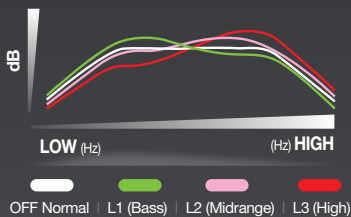

Δ One year warranty for the included accessories.